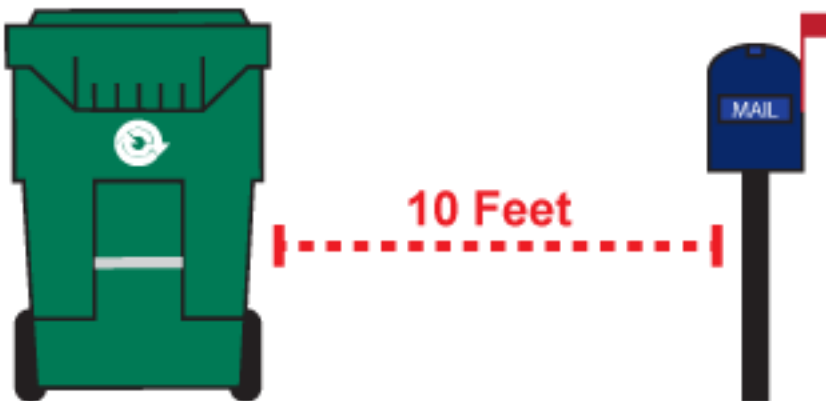

TERF HOURS:

Monday-Friday

7:30 am-3:45 pm

Office 541-276-4040

Fax 541-278-6960

***15 minutes gives TERF**

Automated Curbside Collection

TERF will be Closed: