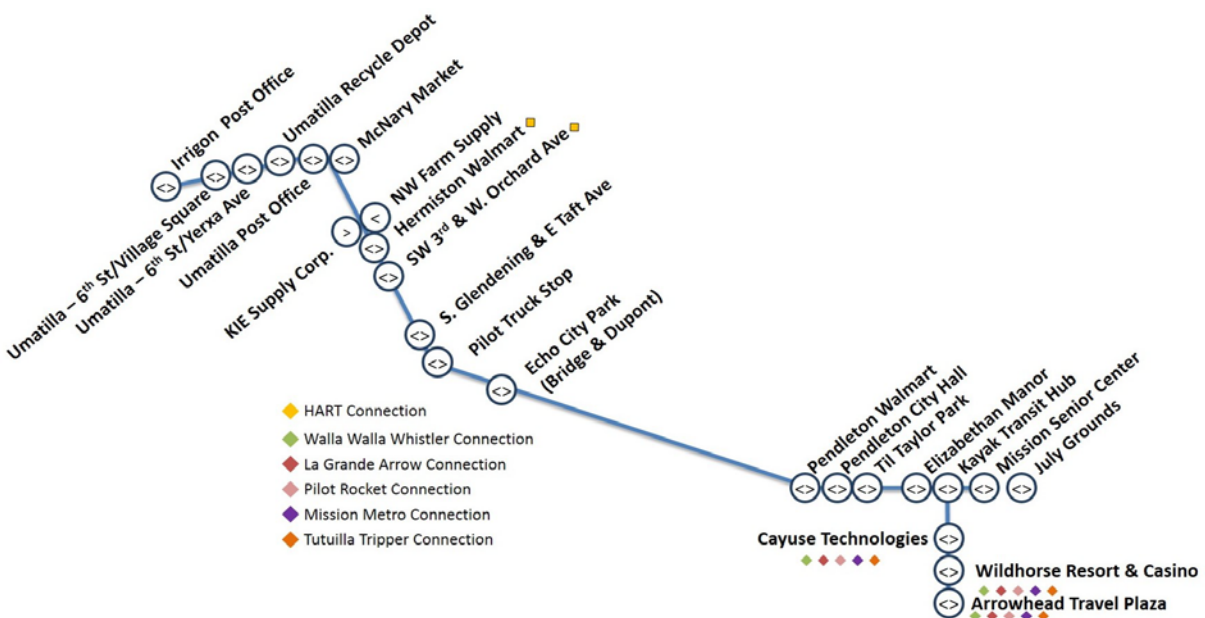

All Scheduled Times are Arrival and Departure Times

*Connect to Hermiston via Pilot Rocket at July Grounds/4:56 PM ~ Wildhorse/5:01 PM ~ Arrowhead/5:03 PM ~ Cayuse Tech./5:05 PM ~ Transfer at Kayak Transit Hub

Connector to Hermiston area on Hermiston HART at 9:26 AM

Connector to Kayak Transit Hub on LaGrande Arrow at 11:53 AM

Connector to Hermiston area on Hermiston HART at 2:03 PM

Dispatch Line (541) 429-7519

www.ctuir.org