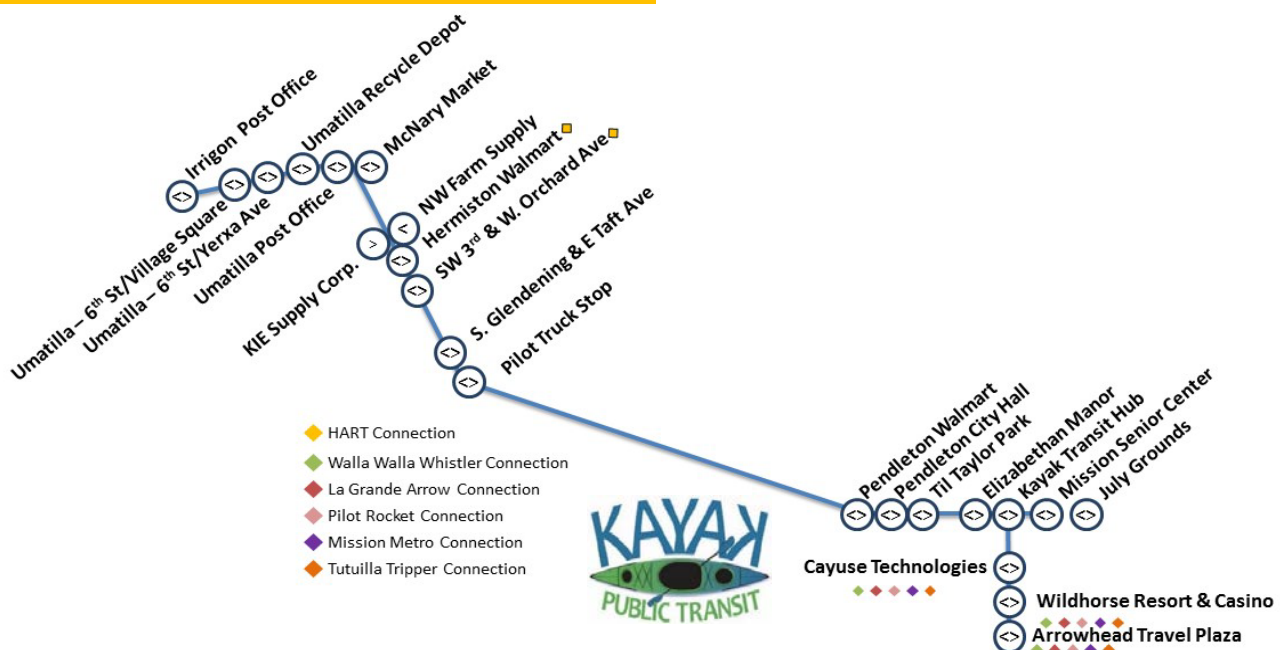

** All Scheduled Times are Arrival and Departure Times**

Connector to Hermiston on Hermiston HART at 9:26 AM

Connector to Hermiston on Hermiston HART at 2:03 PM

Dispatch Line (541) 429-7519

www.ctuir.org