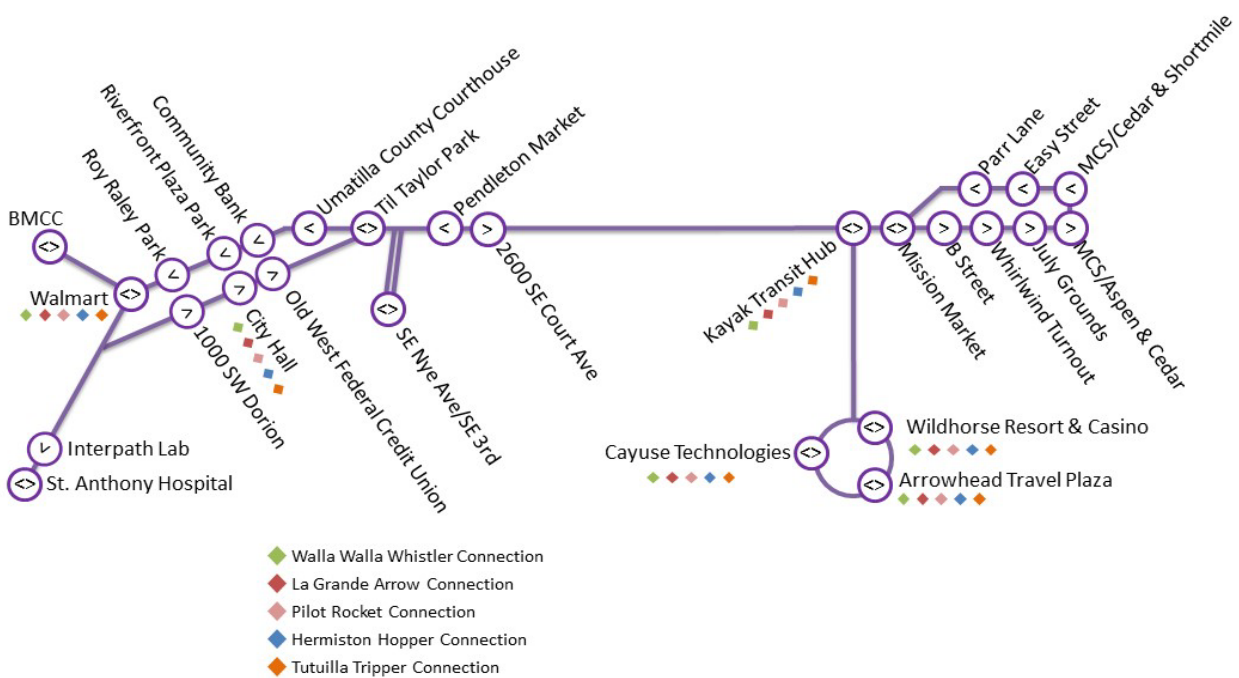

All Scheduled Times are Arrival and Departure Times

Dispatch Line (541) 429-7519
www.ctuir.org