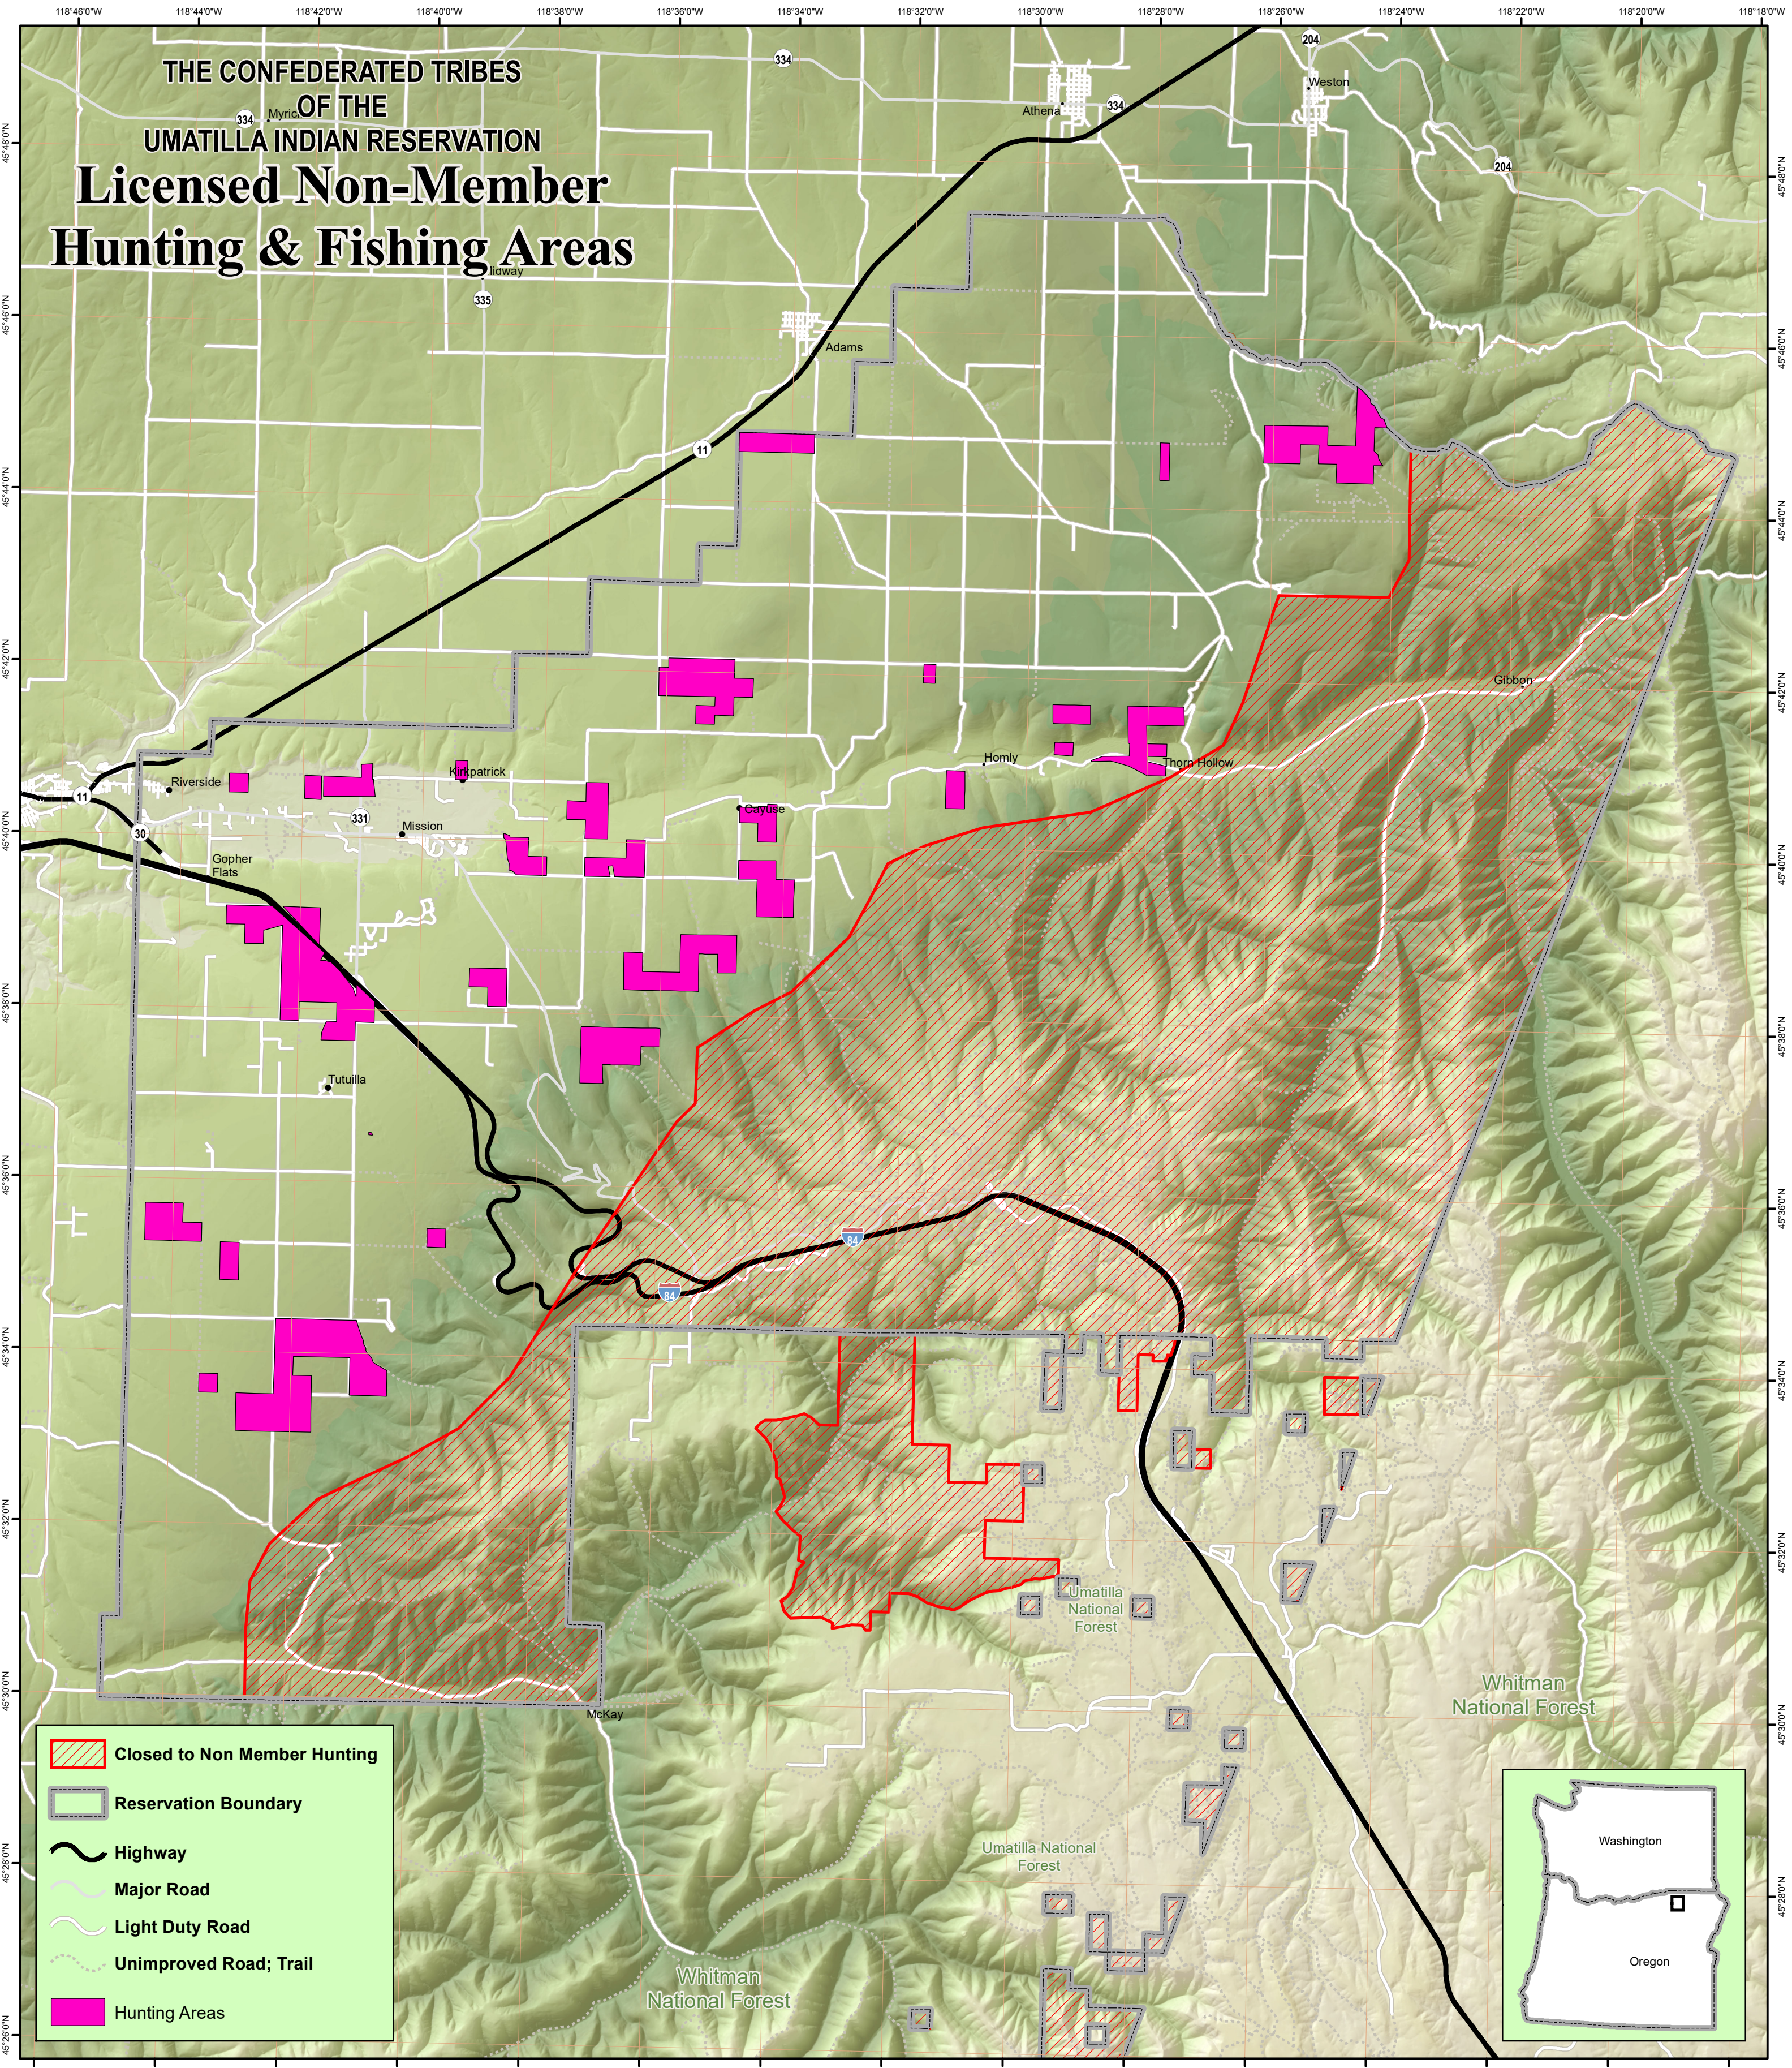

THE CONFEDERATED TRIBES OF THE UMATILLA INDIAN RESERVATION

Licensed Non-Member Hunting & Fishing Areas

-  Closed to Non Member Hunting
-  Reservation Boundary
-  Highway
-  Major Road
-  Light Duty Road
-  Unimproved Road; Trail
-  Hunting Areas

CTUIR hunting licenses are required for hunting on Tribal fee and trust lands and individual indian allotments within the reservation. Property boundaries may not be marked and it is the responsibility of the hunter to be aware of the properties they are hunting on. It is the hunters responsibility to obtain land owner permission to access or cross properties for the purpose of hunting. Purchase of the license grants permission to hunt upland birds and waterfowl on Tribally owned lands but does not secure access to travel across private individual lands or allotments. (November 2017)

0 1 2 3 4 5
Miles

Map produced by the Confederated Tribes of the Umatilla Indian Reservation (CTUIR) GIS Program. Data depicted here are preliminary. No warranty is made for this information beyond the purpose intended by CTUIR Staff. The data depicted in this map is the sole proprietary information and property of the Confederated Tribes of Umatilla Indian Reservation (CTUIR). None of these data, or any information derived from these data, may be transmitted to third parties without the express and explicit authorization of the CTUIR. Any products generated from the data shall not be disclosed, licensed, in whole or part, to any third party without the CTUIR's express written permission. Other than copies for backup and archival purposes, you shall make no copies of the data, or any part thereof, without the express written consent of the CTUIR. All data copies made shall remain the property of the CTUIR. Any damages of interests or property of the CTUIR shall be the sole liability and responsibility of the party disclosing the information without prior authorization.